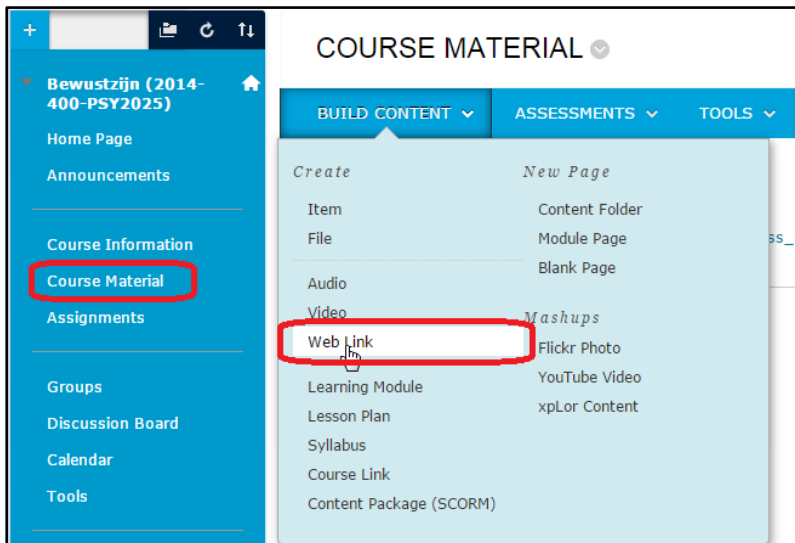

Click on the Eleum link in the course details at the right hand side. The link appears in the address field of your browser.

Copy the link.

Open your course in EleUM.

Click on *Course material* in the frame at the left hand side.

For FHML click on *Learning Resources* instead of *Course Material*.
Under BUILD CONTENT select Web Link

Give the link a name (e.g. reference list) and paste the earlier copied link at *URL

WEB LINK INFORMATION