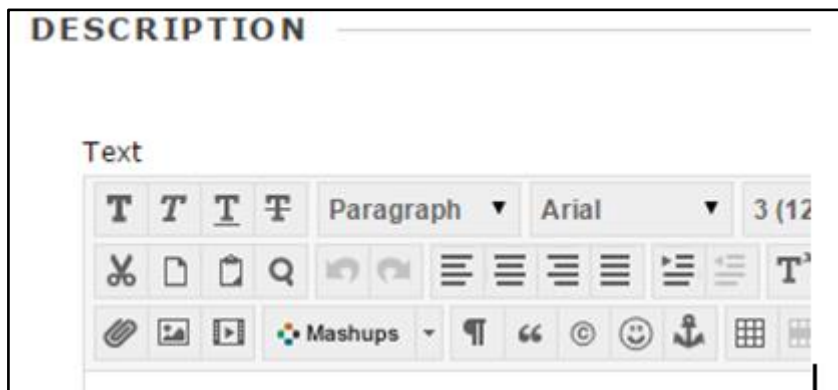

A description is not necessary

Important:

Select Yes next to the option *'Open the link in a new window'*.